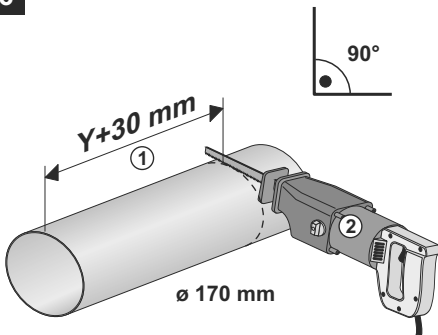

2

3

! 425-X mm

4

Leaf 1 Rohbauset  
Leaf 1 shell construction set  
EAN 700025

5

6

7