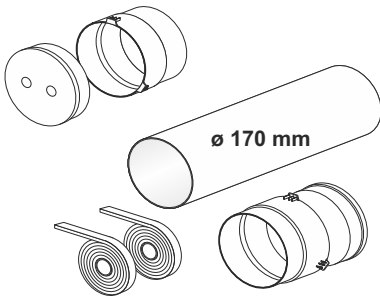

2

3

! 425-X mm

4

Leaf 1 Rohbauset  
Leaf 1 shell construction set  
EAN 700025

5

6

7